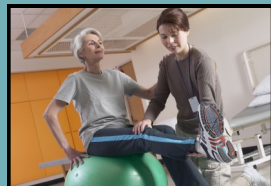

Elderly Care