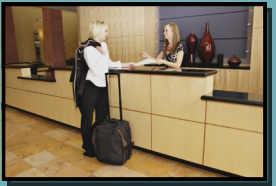

Hotel Welcome Desks