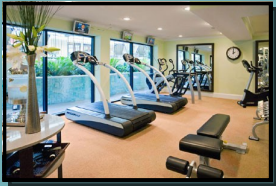

The Only All-in-One Sanitizing System

HOT NEW PRODUCT

Fitness/Health Clubs